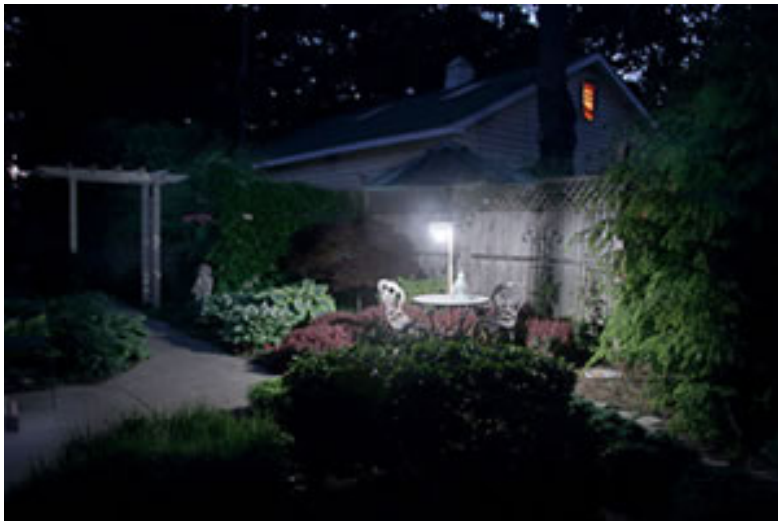

GLOW BUOY™ & ACCESSORIES IN ACTION!!

28 foot above ground pool with Glow Buoy™.

20 by 40 foot irregular pool with Glow Buoy™.

Glow Buoy™ with Hanger used to light the patio.

Glow Buoy™ with Hanger and Table Stand used as emergency lights during a power failure.